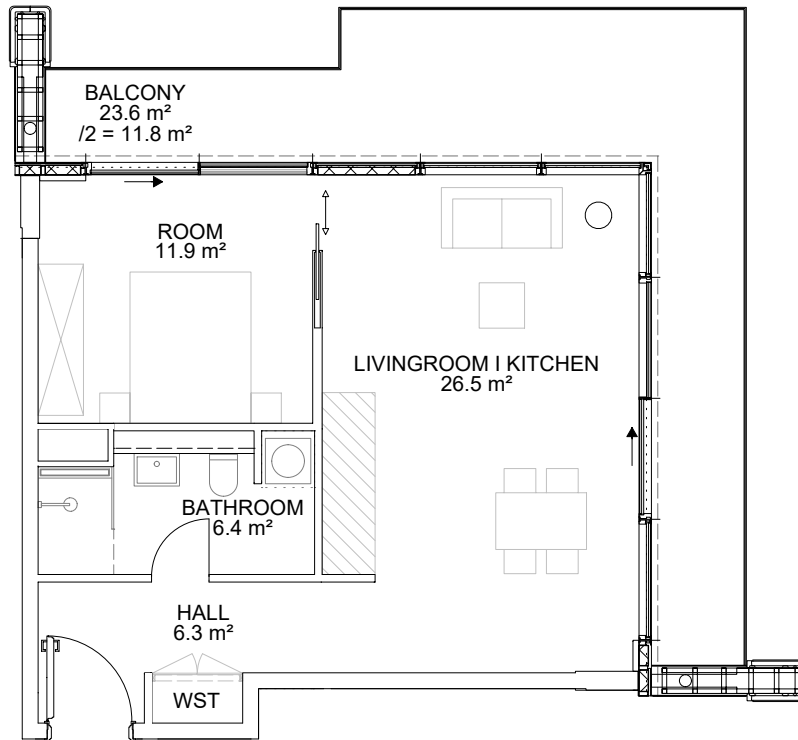

## 23rd Floor - Apt. 037

Living Room / Kitchen	26.5 m <sup>2</sup>
Room	11.9 m <sup>2</sup>
Bathroom	6.4 m <sup>2</sup>
Hall	6.3 m <sup>2</sup>
Balcony 50%	11.8 m <sup>2</sup>
<hr/>	
	62.9 m <sup>2</sup>

0m  5m  
DIN A4 1:100

FURNITURE DISPLAYED IS ONLY PROVIDED AS SPATIAL REFERENCE. FURNITURE (I.E. CLOSETS, ELECTRICAL APPLIANCES) ARE NOT INCLUDED IN THE SERVICE